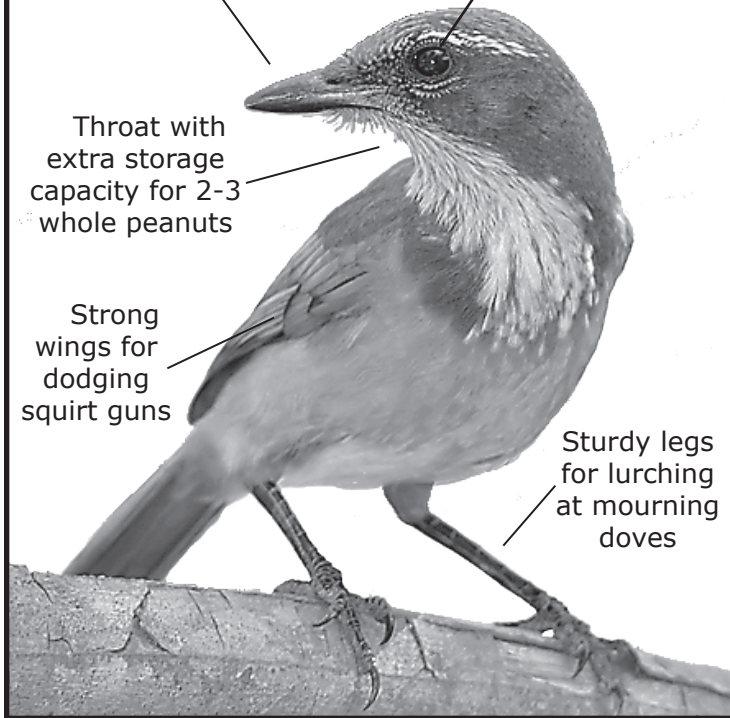

Anatomy of a Scrub Jay

Tough beak for
pulverizing dog
kibble

Sharp eyes
for spotting nuts
intended for
squirrels

Throat with
extra storage
capacity for 2-3
whole peanuts

Strong
wings for
dodging
squirt guns

Sturdy legs
for lurching
at mourning
doves

East Bay Nature
1270A Newell Avenue
Walnut Creek, CA 94596
925-407-1333

...and, excellent vocalization
skills with two volume settings -
raucous and more raucous.